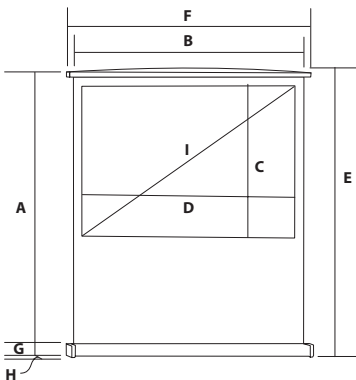

Eyeline® Vertigo scissor floor screens

This stylish Vertigo® deluxe screen has an assisted lift scissor mechanism. With a single handed operation, the screen can simply be raised out of the case to your chosen viewing height

- Tough aluminium case
- Stabilising feet rotate for storage when not in use
- Fully height adjustable - see item 'E' in dimension chart
- Integral carry handle for ease of transportation
- 4 size models
- Plain matte white surface with black borders
- Available in Widescreen 16:9 or 16:10 and Video 4:3 formats

Widescreen format

VG6001

EYELINE

Integrated carrying handle

Screen Size A Height	B Width	View Area C Height	D Width	Format	Max. Height E	Case Size F Length	G Height	H Depth	Diagonal I	Weight	Code
1950mm	1200mm	855mm	1140mm	4:3	2000mm	1315mm	90mm	120mm	56 inch	9kg	VG6000
2050mm	1600mm	1155mm	1540mm	4:3	2100mm	1715mm	90mm	120mm	76 inch	10kg	VG8000
2050mm	1600mm	1000mm	1540mm	16:10	2100mm	1715mm	90mm	120mm	72 inch	10kg	VG9001
2050mm	1600mm	866mm	1540mm	16:9	2100mm	1715mm	90mm	120mm	70 inch	10kg	VG6001